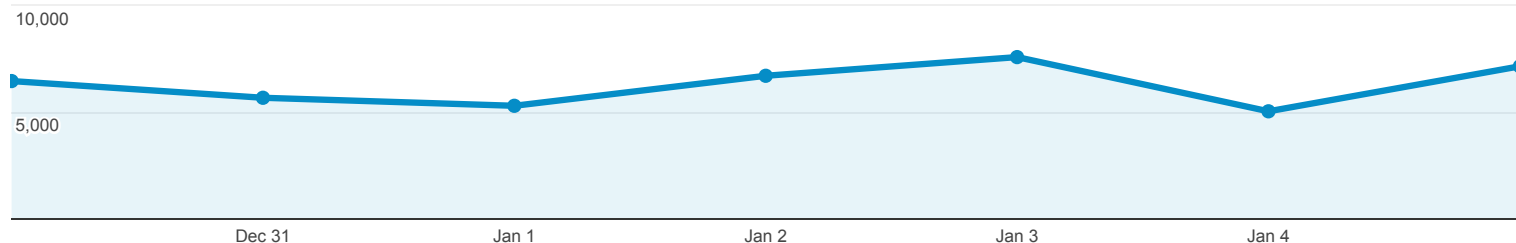

Pages

City:Columbia
44.06%

Explorer

Pageviews

Page Title	Pageviews	Unique Pageviews	Avg. Time on Page	Entrances	Bounce Rate	% Exit	Page Value
City:Columbia	43,807 % of Total: 44.06% (99,418)	34,236 % of Total: 41.93% (81,652)	00:01:54 Site Avg: 00:02:05 (-8.88%)	18,473 % of Total: 34.87% (52,982)	56.09% Site Avg: 69.87% (-19.73%)	42.17% Site Avg: 53.29% (-20.87%)	$0.28 % of Total: 127.54% ($0.22)
1. Columbia Missourian	16,052	10,232	00:01:51	9,867	38.57%	37.28%	$0.31
2. Columbia Missourian Obituaries	1,289	813	00:00:38	155	36.77%	28.78%	$0.34
3. News - Columbia Missourian	1,202	710	00:00:47	239	40.59%	23.96%	$0.35
4. Rylan Newman was determined to fill his life with great adventures - Columbia Missourian	984	920	00:02:39	695	90.50%	75.30%	$0.15
5. Missourian Search Results - Columbia Missourian	943	715	00:00:51	79	7.59%	10.07%	$0.32
6. LIVE UPDATE: Public School canceled, businesses closed, snow routes being cleared - Columbia Missourian	870	775	00:03:19	471	80.25%	65.17%	$0.25
7. Rylan Newman, March 21, 2007 — Tuesday, Dec. 31, 2013 - Columbia Missourian	790	741	00:02:22	615	93.33%	82.15%	$0.10
8. Sports - Columbia Missourian	554	370	00:00:43	112	31.25%	26.35%	$0.32
9. How to keep yourself, home, car safe when temperatures plummet - Columbia Missourian	436	413	00:02:29	135	90.37%	56.65%	$0.31
10. Crews clear roads, but cold temperatures, more snow coming - Columbia Missourian	379	367	00:02:27	130	85.38%	56.20%	$0.34
11. Missouri football defeats Oklahoma State 41-31 in Cotton Bowl - Columbia Missourian	376	323	00:02:24	100	74.00%	44.68%	$0.32
12. In a small Missouri town, a grocery is a big deal - Columbia Missourian	366	355	00:03:10	134	86.57%	53.55%	$0.31
13. Two Columbia families welcome New Year's Day babies - Columbia Missourian	333	318	00:04:04	176	84.09%	63.36%	$0.29
14. Carol Odor was the rock of her family, Columbia dance community - Columbia Missourian	306	288	00:02:44	223	88.79%	75.16%	$0.12
15. Local - Columbia Missourian	300	207	00:01:02	33	54.55%	25.67%	$0.39
16. UPDATE: Columbia police investigate homicide after man found shot Thursday night - Columbia Missourian	286	277	00:01:39	165	65.45%	56.29%	$0.19